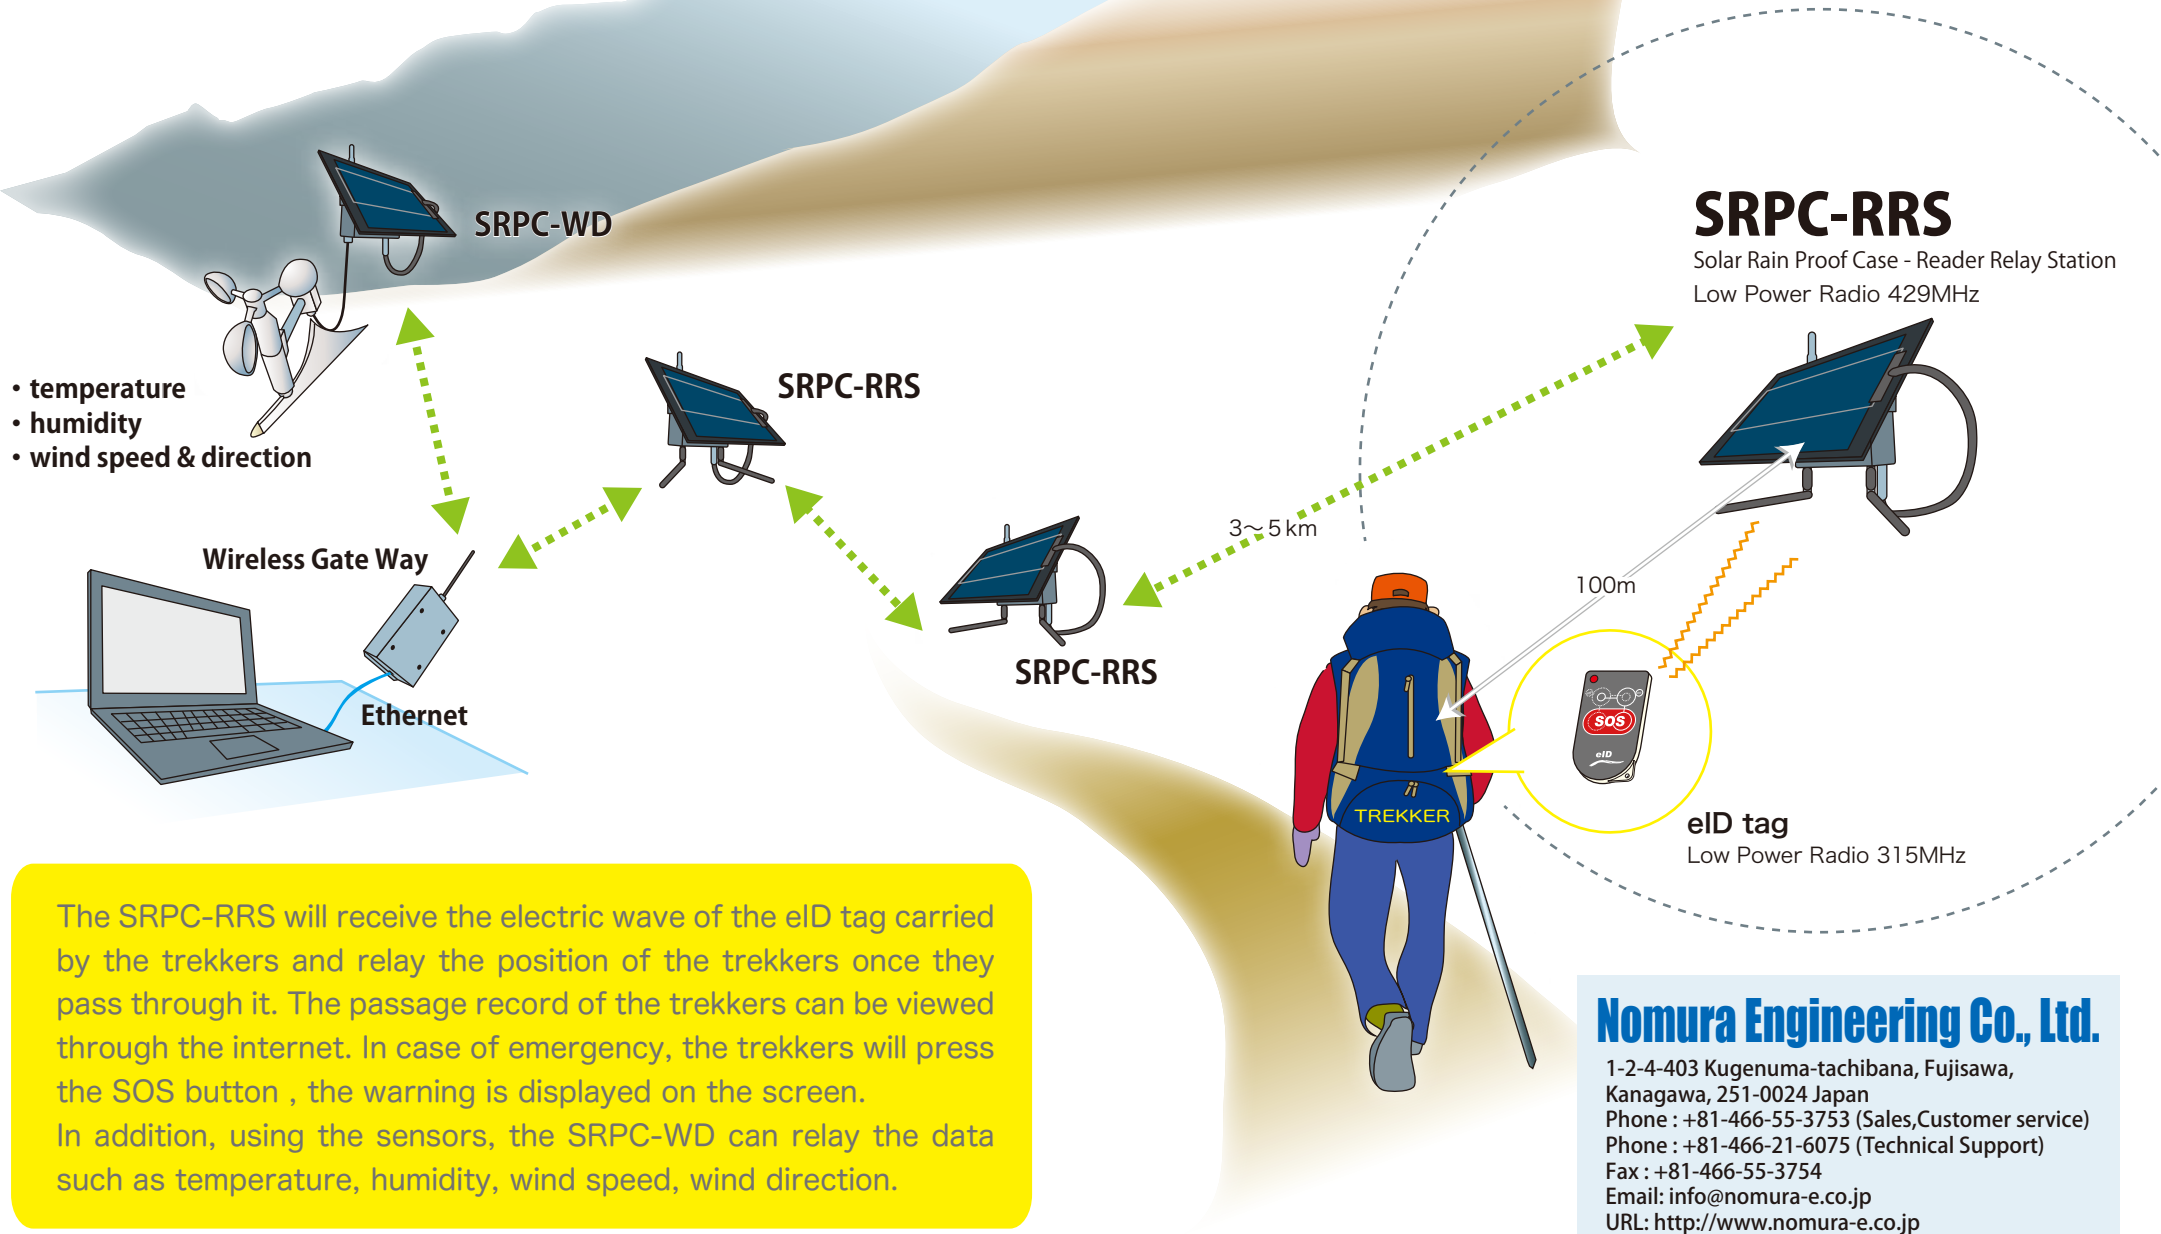

Trekkers Tracking System

The SRPC-RRS will receive the electric wave of the eID tag carried by the trekkers and relay the position of the trekkers once they pass through it. The passage record of the trekkers can be viewed through the internet. In case of emergency, the trekkers will press the SOS button, the warning is displayed on the screen. In addition, using the sensors, the SRPC-WD can relay the data such as temperature, humidity, wind speed, wind direction.